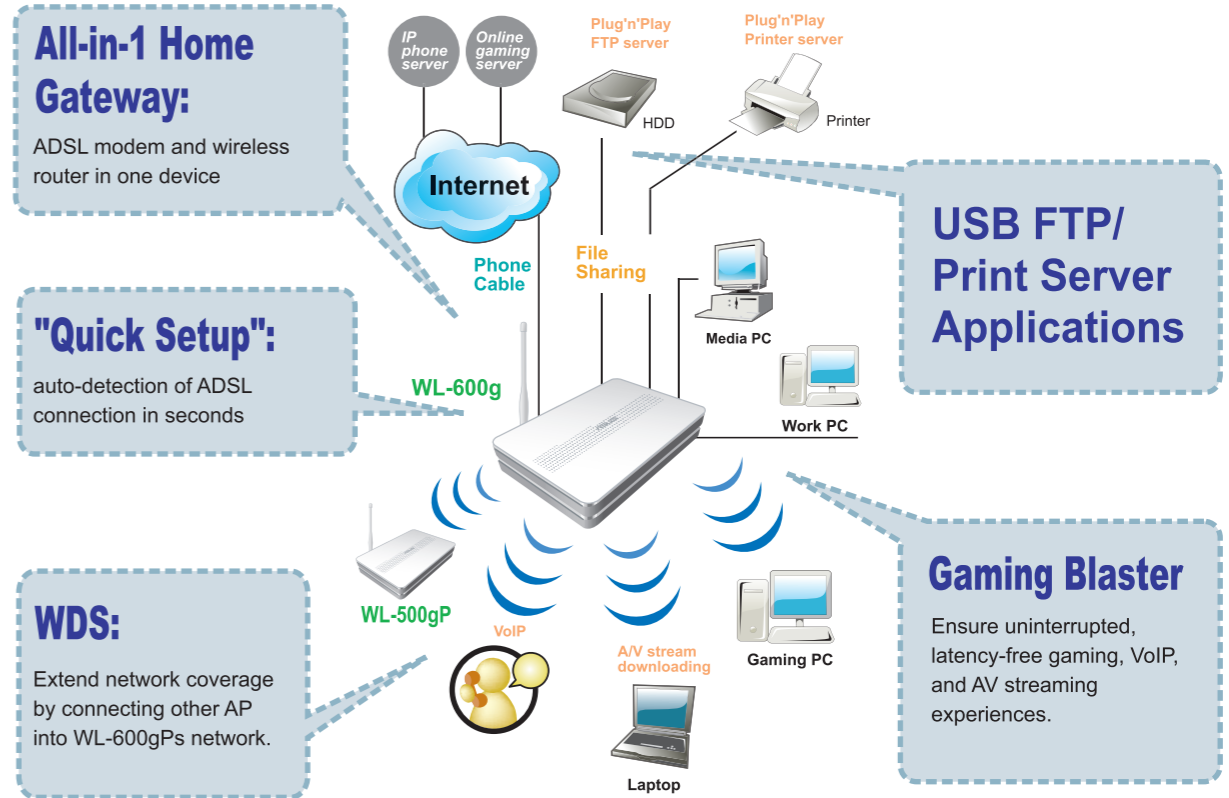

WL-600g

All-in-1 Wireless ADSL2/2+ Home Gateway

- ADSL Modem
- Wireless Router
- Print/FTP Server

Feature

- **All-in-1 Home Gateway:** ADSL Modem + Wireless Router
- **"Quick Setup":** Auto-detection of ADSL connection
- **Gaming Blaster:** Ensure uninterrupted, latency-free gaming, VoIP, and AV streaming experiences.
- **No more lags or connection interference during online games**
- **USB 2.0 Sharing:** USB Printer+FTP Server Applications
- **Wide Distribution System:** Extend your Wireless network
- **Enhanced wireless security:** SPI, NAT, VPN Passthrough

WL-600g

All-in-1 Wireless ADSL2/2+ Home Gateway

WL-600g User Scenario

Hardware

LAN Ethernet Port	Support	Both Ethernet and 802.3 with Max. Bit Rate 10/100Mbps with Auto cross-over function (MDI-X), 4 port switch
	Connector	4 x RJ45 for 10/100BaseT
Antenna	Support	2 (One internal inverted-F PCB antenna and one external dipole antenna)
	Connector	Reverse-SMA antenna connector
USB port	Support	USB 2.0 host
	Connector	2 x USB type A
ADSL2+ transceiver Port	Support	G.994 G.992.1(G.992.1), supporting Annex A and C ANSI T1.413 G.992.3(ADSL2) G.992.4 G.992.5(ADSL2+)
	Connector	RJ11 Phone jack
EZSetup button		Push to enter easy setup mode
Reset button		Push for 5 seconds to restore factory setting
Management		Web-based manager UPnP Internet Gateway Device QoS Technology
Firewall		NAT and SPI
DC Power Adapter		AC Input: 100V~240V(50~60HZ); DC Output: 12V with max. 1.25 A current
Emissions		ETS; CE Mark; FCC Part 15
Operating Frequency		2.4 - 2.5 GHz
Data Rate		802.11g: 6, 9, 12, 18, 24, 36, 48, 54Mbps 802.11b: 1, 2, 5.5, 11Mbps
Encryption		64/128-bit WEP TKIP, AES, WPA, WPA2
Authentication		MAC address, 802.1x
USB Application		Printer Server, FTP Server